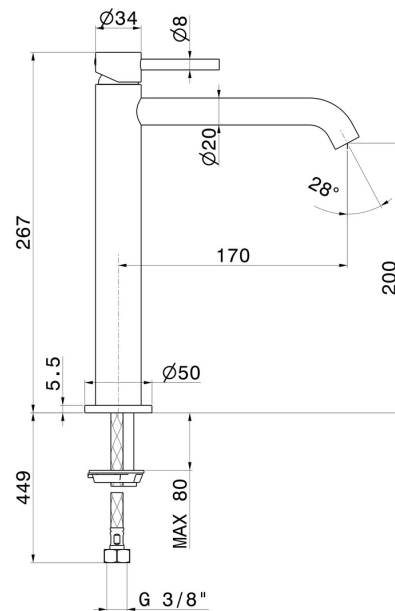

X-WAY

73914.59.067

Single lever basin mixer, medium version, for above counter basin - finish PVD Brushed Copper Bronze

Without pop-up waste set

PVD Brushed Copper Bronze

FEATURES

Material	Brass
Technology	Save Water
Installation	Freestanding
Version	Medium version
Hole type	Single hole
Control type	Single lever
Waste / Drain set	Without waste set
Water mixing	Mechanical

TECHNICAL DRAWING

 **AR Preview**
try it in your home

More Details
on our [website](#)

X-WAY

73914.59.067

Single lever basin mixer, medium version, for above counter basin - finish PVD Brushed Copper Bronze