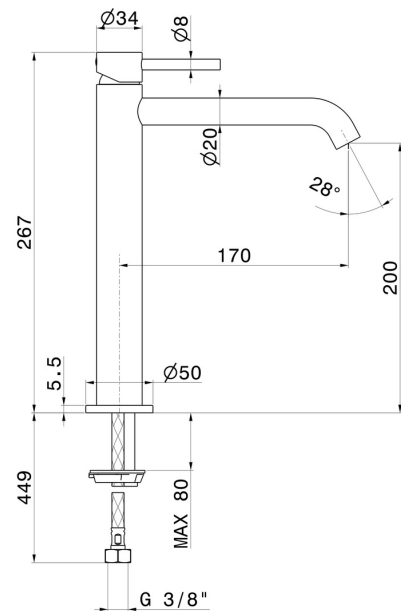

X-WAY

73914.59.097

Single lever basin mixer, medium version, for above counter basin - finish PVD Brushed Gold

Without pop-up waste set

PVD Brushed Gold

FEATURES

Material	Brass
Technology	Save Water
Installation	Freestanding
Version	Medium version
Hole type	Single hole
Control type	Single lever
Waste / Drain set	Without waste set
Water mixing	Mechanical

TECHNICAL DRAWING

X-WAY

73914.59.097

Single lever basin mixer, medium version, for above counter basin - finish PVD Brushed Gold

AVAILABLE FINISHES

59.097

PVD Brushed Gold

01.014