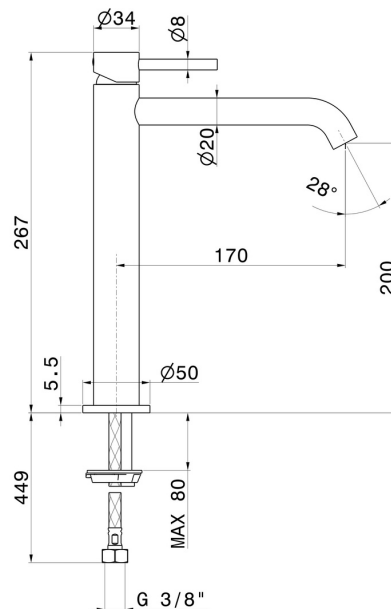

X-WAY

73914.M0.070

Single lever basin mixer, medium version, for above counter basin - finish Titanium Satin

Without pop-up waste set

FEATURES

- | | |
|-------------------|--------------------------|
| Material | Brass |
| Technology | Save Water |
| Installation | Freestanding |
| Version | Medium version |
| Hole type | Single hole |
| Control type | Single lever |
| Waste / Drain set | Without waste set |
| Water mixing | Mechanical |

TECHNICAL DRAWING

 **AR Preview**
try it in your home

More Details
on our [website](#)

X-WAY

73914.M0.070

Single lever basin mixer, medium version, for above counter basin - finish Titanium Satin

AVAILABLE FINISHES