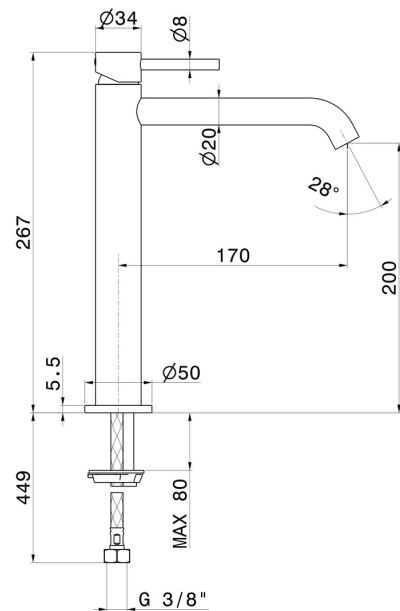

TECHNICAL DRAWING