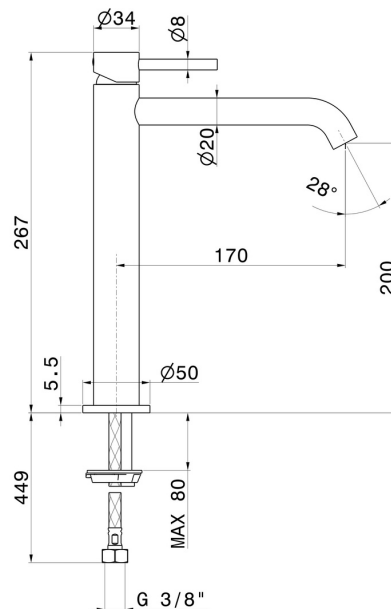

TECHNICAL DRAWING