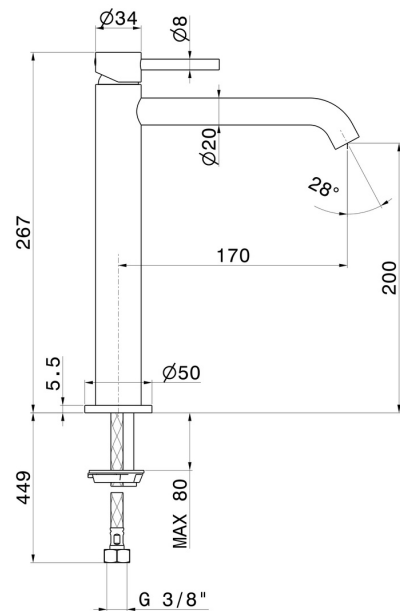

## 73914.M0.075

Single lever basin mixer, medium version, for above counter basin - finish Copper Glossy

Without pop-up waste set

### FEATURES

Material	<b>Brass</b>
Technology	<b>Save Water</b>
Installation	<b>Freestanding</b>
Version	<b>Medium version</b>
Hole type	<b>Single hole</b>
Control type	<b>Single lever</b>
Waste / Drain set	<b>Without waste set</b>
Water mixing	<b>Mechanical</b>

### TECHNICAL DRAWING

**X-WAY**

**73914.M0.075**

Single lever basin mixer, medium version, for above counter basin - finish Copper Glossy

**AVAILABLE FINISHES**

---

**M0.075**

Copper Glossy