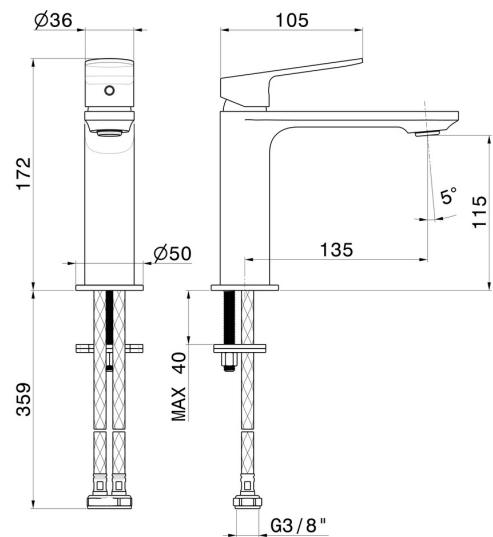

RISE UP

74014.21.018

Single lever basin mixer, medium version, for above counter basin - finish Chrome

Without pop-up waste set

FEATURES

- | | |
|-------------------|--------------------------|
| Material | Brass |
| Technology | Save Water |
| Installation | Freestanding |
| Version | Medium version |
| Hole type | Single hole |
| Control type | Single lever |
| Waste / Drain set | Without waste set |
| Water mixing | Mechanical |

TECHNICAL DRAWING

 **AR Preview**
try it in your home

More Details
on our [website](#)

RISE UP

74014.21.018

Single lever basin mixer, medium version, for above counter basin - finish Chrome

AVAILABLE FINISHES