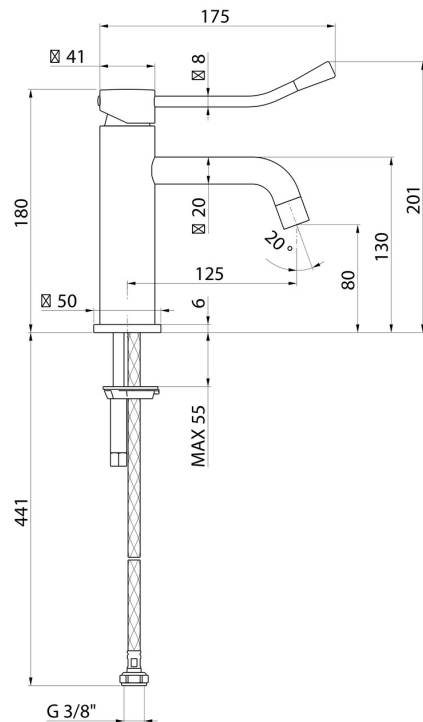

XT

4207.01.014

Single lever basin mixer with clinical lever - finish Matt White

Without pop-up waste set

FEATURES

Material	Brass
Technology	Low Lead - Save Water
Installation	Freestanding
Version	Standard
Hole type	Single hole
Control type	Single lever
Waste / Drain set	Without waste set
Water mixing	Mechanical

TECHNICAL DRAWING

XT

4207.01.014

Single lever basin mixer with clinical lever - finish Matt White

AVAILABLE FINISHES

01.014

Matt White

01.093