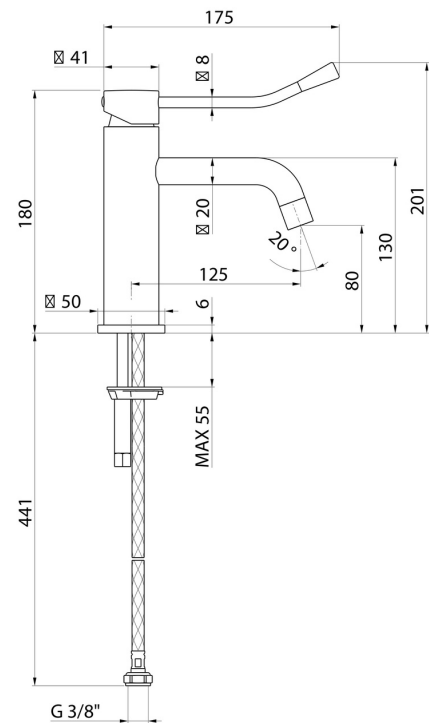

## 4207.58.061

Single lever basin mixer with clinical lever - finish PVD Copper Bronze

Without pop-up waste set

### FEATURES

Material	<b>Brass</b>
Technology	<b>Low Lead - Save Water</b>
Installation	<b>Freestanding</b>
Version	<b>Standard</b>
Hole type	<b>Single hole</b>
Control type	<b>Single lever</b>
Waste / Drain set	<b>Without waste set</b>
Water mixing	<b>Mechanical</b>

### TECHNICAL DRAWING

 **AR Preview**  
try it in your home

**More Details**  
on our [website](#)

**XT**

**4207.58.061**

Single lever basin mixer with clinical lever - finish PVD Copper Bronze