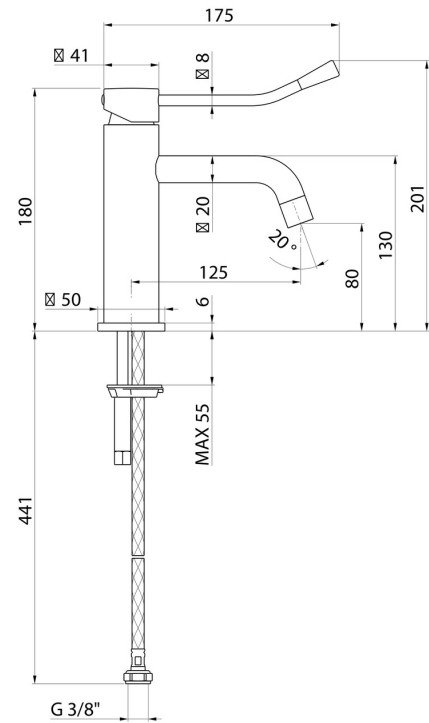

XT

4207.58.063

Single lever basin mixer with clinical lever - finish PVD Gun Metal

Without pop-up waste set

FEATURES

Material	Brass
Technology	Low Lead - Save Water
Installation	Freestanding
Version	Standard
Hole type	Single hole
Control type	Single lever
Waste / Drain set	Without waste set
Water mixing	Mechanical

TECHNICAL DRAWING

XT

4207.58.063

Single lever basin mixer with clinical lever - finish PVD Gun Metal

AVAILABLE FINISHES

58.063

PVD Gun Metal

01.014