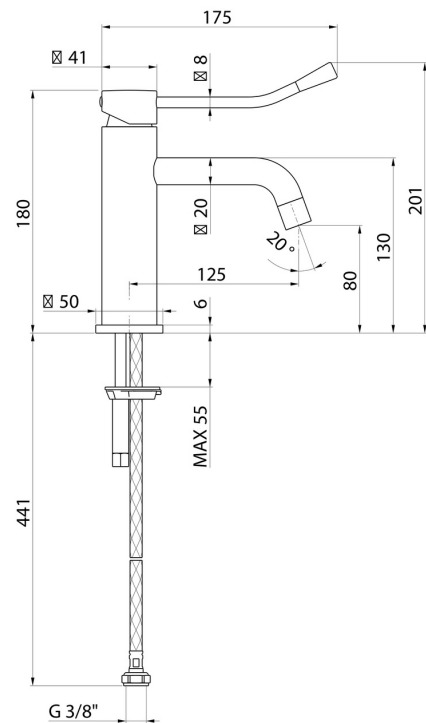

XT

4207.61.020

Single lever basin mixer with clinical lever - finish PVD Glossy Gold

Without pop-up waste set

FEATURES

Material	Brass
Technology	Low Lead - Save Water
Installation	Freestanding
Version	Standard
Hole type	Single hole
Control type	Single lever
Waste / Drain set	Without waste set
Water mixing	Mechanical

TECHNICAL DRAWING

 **AR Preview**
try it in your home

More Details
on our [website](#)

XT

4207.61.020

Single lever basin mixer with clinical lever - finish PVD Glossy Gold

AVAILABLE FINISHES

61.020