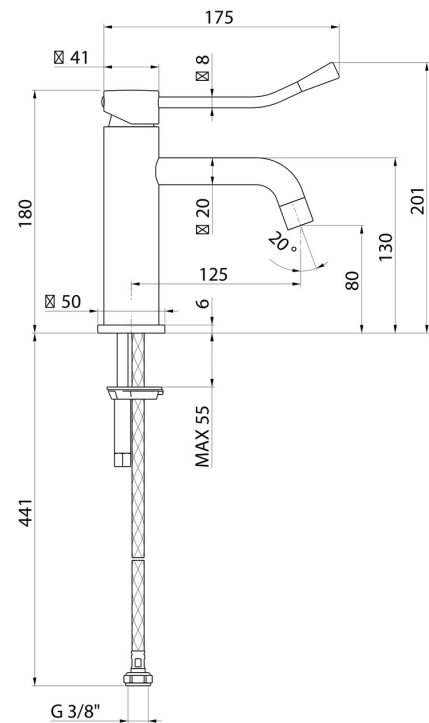

## 4207.M0.070

Single lever basin mixer with clinical lever - finish Titanium Satin

Without pop-up waste set

### FEATURES

Material	<b>Brass</b>
Technology	<b>Low Lead - Save Water</b>
Installation	<b>Freestanding</b>
Version	<b>Standard</b>
Hole type	<b>Single hole</b>
Control type	<b>Single lever</b>
Waste / Drain set	<b>Without waste set</b>
Water mixing	<b>Mechanical</b>

### TECHNICAL DRAWING

**XT**

**4207.M0.070**

Single lever basin mixer with clinical lever - finish Titanium Satin