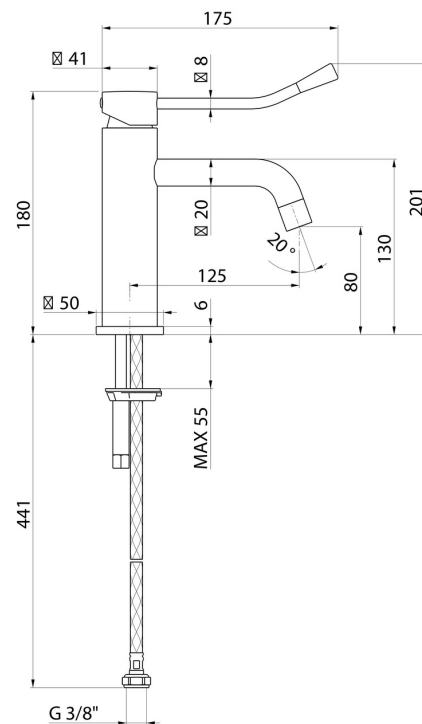

TECHNICAL DRAWING