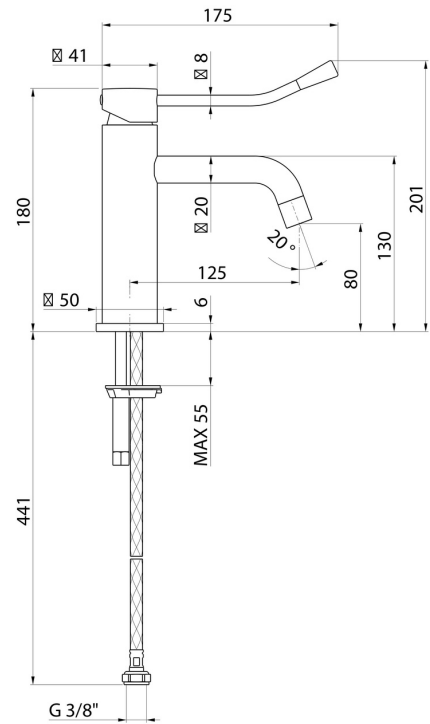

XT

4207.M0.072

Single lever basin mixer with clinical lever - finish Copper Satin

Without pop-up waste set

FEATURES

Material	Brass
Technology	Low Lead - Save Water
Installation	Freestanding
Version	Standard
Hole type	Single hole
Control type	Single lever
Waste / Drain set	Without waste set
Water mixing	Mechanical

TECHNICAL DRAWING

XT

4207.M0.072

Single lever basin mixer with clinical lever - finish Copper Satin

AVAILABLE FINISHES

M0.072

Copper Satin

01.014