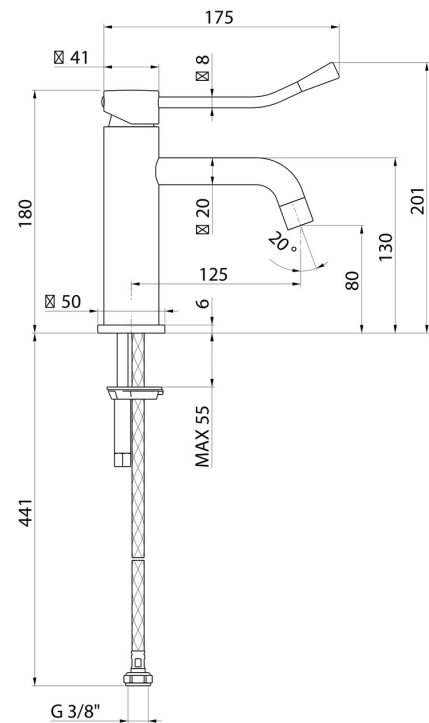

XT

4207.M0.075

Single lever basin mixer with clinical lever - finish Copper Glossy

Without pop-up waste set

FEATURES

Material	Brass
Technology	Low Lead - Save Water
Installation	Freestanding
Version	Standard
Hole type	Single hole
Control type	Single lever
Waste / Drain set	Without waste set
Water mixing	Mechanical

TECHNICAL DRAWING

XT

4207.M0.075

Single lever basin mixer with clinical lever - finish Copper Glossy

AVAILABLE FINISHES

M0.075

Copper Glossy

01.014