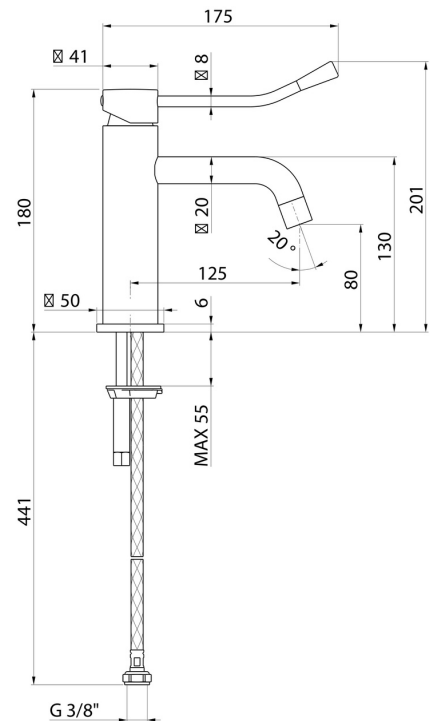

XT

4207.M0.077

Single lever basin mixer with clinical lever - finish Carbon Satin

Without pop-up waste set

FEATURES

Material	Brass
Technology	Low Lead - Save Water
Installation	Freestanding
Version	Standard
Hole type	Single hole
Control type	Single lever
Waste / Drain set	Without waste set
Water mixing	Mechanical

TECHNICAL DRAWING

XT

4207.M0.077

Single lever basin mixer with clinical lever - finish Carbon Satin

AVAILABLE FINISHES

M0.077

Carbon Satin

01.014