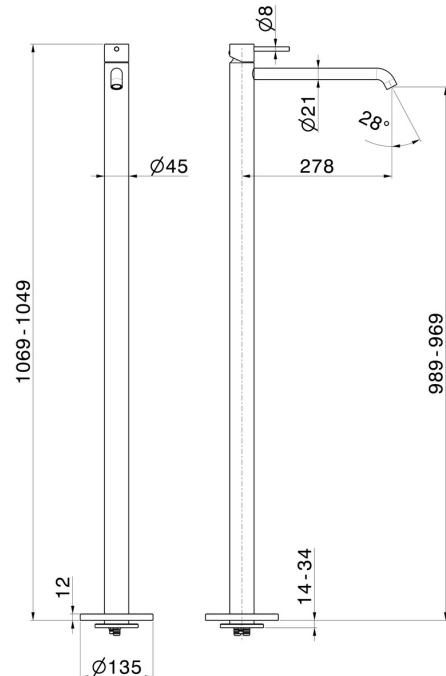

XT

4221E.01.014

Single lever basin mixer with floor pillar union - finish Matt White

External part

FEATURES

Material	Brass
Technology	Save Water
Installation	Floor concealed part
Control type	Single lever
Water mixing	Mechanical
Required for installation	<u>27819.00.000</u>

TECHNICAL DRAWING

XT

4221E.01.014

Single lever basin mixer with floor pillar union - finish Matt White

AVAILABLE FINISHES

01.014

Matt White

01.093