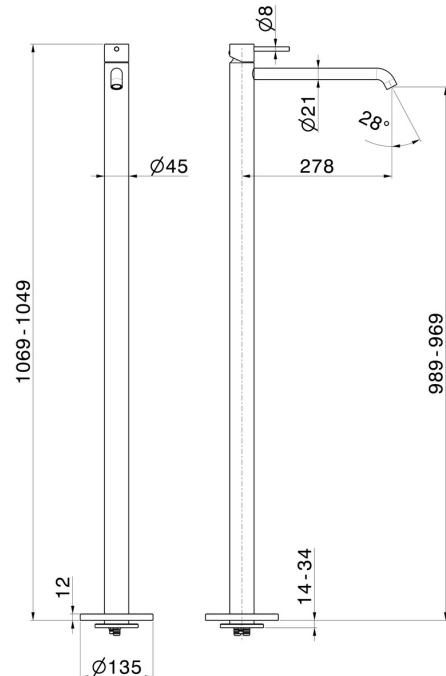

XT

4221E.01.093

Single lever basin mixer with floor pillar union - finish Matt Black

External part

FEATURES

Material	Brass
Technology	Save Water
Installation	Floor concealed part
Control type	Single lever
Water mixing	Mechanical
Required for installation	<u>27819.00.000</u>

TECHNICAL DRAWING

XT

4221E.01.093

Single lever basin mixer with floor pillar union - finish Matt Black

AVAILABLE FINISHES

01.093

finish Matt Black

01.014