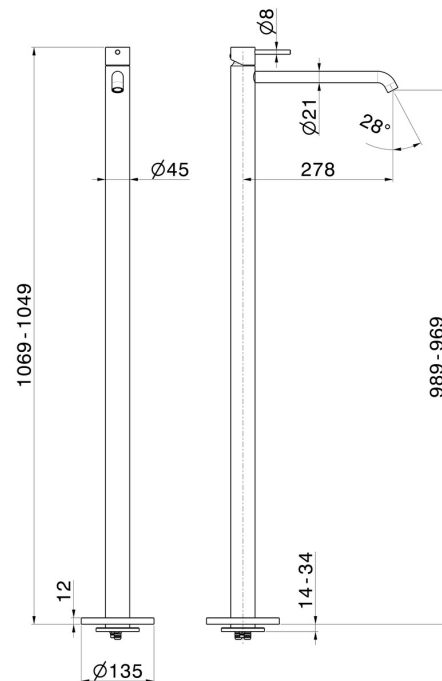

TECHNICAL DRAWING