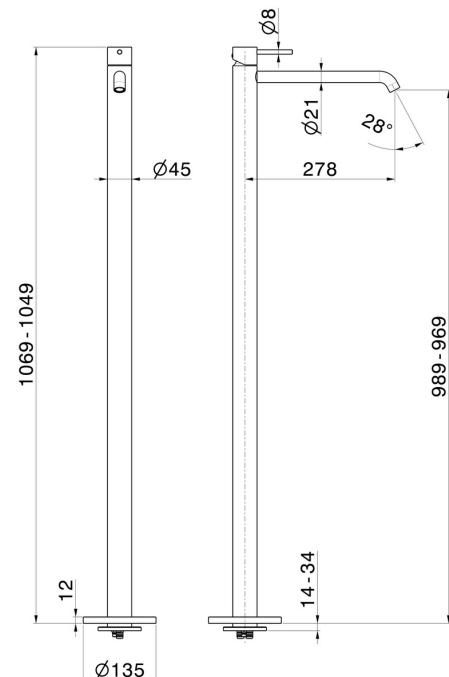

TECHNICAL DRAWING