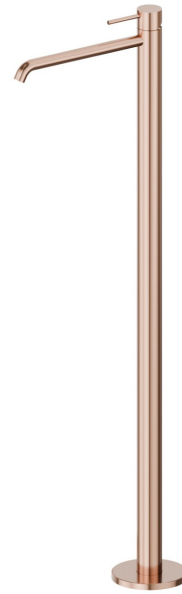

XT

4221E.58.061

Single lever basin mixer with floor pillar union - finish PVD Copper Bronze

External part

PVD Copper Bronze

FEATURES

Material	Brass
Technology	Save Water
Installation	Floor concealed part
Control type	Single lever
Water mixing	Mechanical
Required for installation	<u>27819.00.000</u>

TECHNICAL DRAWING

AR Preview
try it in your home

More Details
on our [website](#)

XT

4221E.58.061

Single lever basin mixer with floor pillar union - finish PVD Copper Bronze

AVAILABLE FINISHES

58.061

PVD Copper Bronze

01.014

finish Matt White

01.093

finish Matt Black

21.018

finish Chrome

47.083

finish Groove Bronze

58.063

finish PVD Gun Metal

59.064

finish PVD Brushed Gun Metal

59.066

finish PVD Brushed steel

59.067