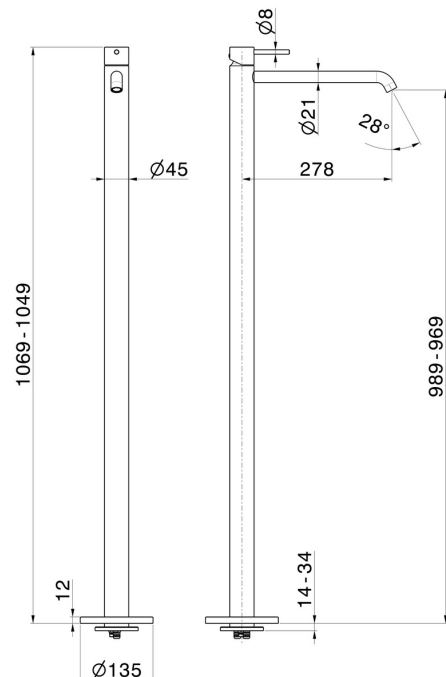

XT

4221E.58.061

Single lever basin mixer with floor pillar union - finish PVD Copper Bronze

External part

PVD Copper Bronze

FEATURES

Material	Brass
Technology	Save Water
Installation	Floor concealed part
Control type	Single lever
Water mixing	Mechanical
Required for installation	<u>27819.00.000</u>

TECHNICAL DRAWING

AR Preview
try it in your home

More Details
on our [website](#)

XT

4221E.58.061

Single lever basin mixer with floor pillar union - finish PVD Copper Bronze

AVAILABLE FINISHES

58.061