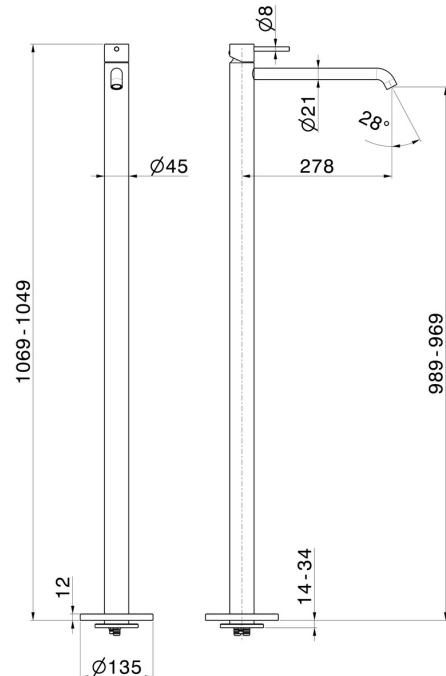

XT

4221E.58.063

Single lever basin mixer with floor pillar union - finish PVD Gun Metal

External part

FEATURES

Material	Brass
Technology	Save Water
Installation	Floor concealed part
Control type	Single lever
Water mixing	Mechanical
Required for installation	<u>27819.00.000</u>

TECHNICAL DRAWING

XT

4221E.58.063

Single lever basin mixer with floor pillar union - finish PVD Gun Metal

AVAILABLE FINISHES

58.063

PVD Gun Metal

01.014