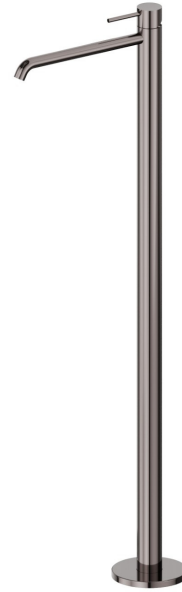

XT

4221E.58.063

Single lever basin mixer with floor pillar union - finish PVD Gun Metal

External part

FEATURES

Material	Brass
Technology	Save Water
Installation	Floor concealed part
Control type	Single lever
Water mixing	Mechanical
Required for installation	<u>27819.00.000</u>

TECHNICAL DRAWING

XT

4221E.58.063

Single lever basin mixer with floor pillar union - finish PVD Gun Metal

AVAILABLE FINISHES

58.063

PVD Gun Metal

01.014

finish Matt White

01.093

finish Matt Black

21.018

finish Chrome

47.083

finish Groove Bronze

58.061

finish PVD Copper Bronze

59.064

finish PVD Brushed Gun Metal

59.066

finish PVD Brushed steel

59.067

finish PVD Brushed Copper Bronze

59.097