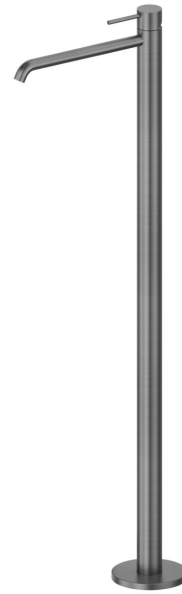

XT

4221E.59.064

Single lever basin mixer with floor pillar union - finish PVD Brushed Gun Metal

External part

PVD Brushed Gun Metal

FEATURES

Material	Brass
Technology	Save Water
Installation	Floor concealed part
Control type	Single lever
Water mixing	Mechanical
Required for installation	<u>27819.00.000</u>

TECHNICAL DRAWING

XT

4221E.59.064

Single lever basin mixer with floor pillar union - finish PVD Brushed Gun Metal

AVAILABLE FINISHES

59.064

PVD Brushed Gun Metal

01.014

finish Matt White

01.093

finish Matt Black

21.018

finish Chrome

47.083

finish Groove Bronze

58.061

finish PVD Copper Bronze

58.063

finish PVD Gun Metal

59.066

finish PVD Brushed steel

59.067

finish PVD Brushed Copper Bronze

59.097