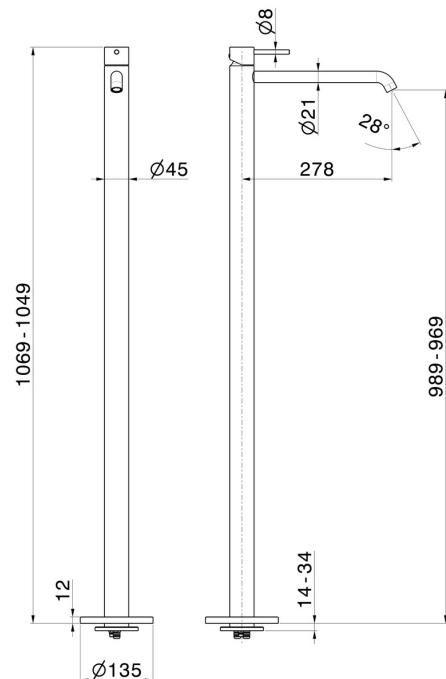

XT

4221E.59.064

Single lever basin mixer with floor pillar union - finish PVD Brushed Gun Metal

External part

PVD Brushed Gun Metal

FEATURES

Material	Brass
Technology	Save Water
Installation	Floor concealed part
Control type	Single lever
Water mixing	Mechanical
Required for installation	<u>27819.00.000</u>

TECHNICAL DRAWING

XT

4221E.59.064

Single lever basin mixer with floor pillar union - finish PVD Brushed Gun Metal

AVAILABLE FINISHES

59.064

PVD Brushed Gun Metal

01.014