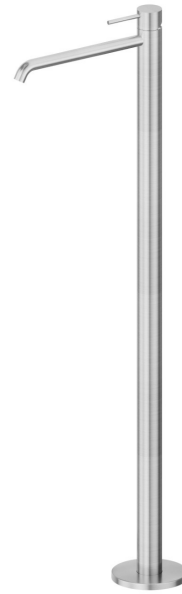

# XT

## 4221E.59.066

Single lever basin mixer with floor pillar union - finish PVD  
Brushed steel

External part

### FEATURES

Material	<b>Brass</b>
Technology	<b>Save Water</b>
Installation	<b>Floor concealed part</b>
Control type	<b>Single lever</b>
Water mixing	<b>Mechanical</b>
Required for installation	<b><u>27819.00.000</u></b>

### TECHNICAL DRAWING

**XT**

**4221E.59.066**

Single lever basin mixer with floor pillar union - finish PVD Brushed steel

**AVAILABLE FINISHES**

---

**59.066**

PVD Brushed steel