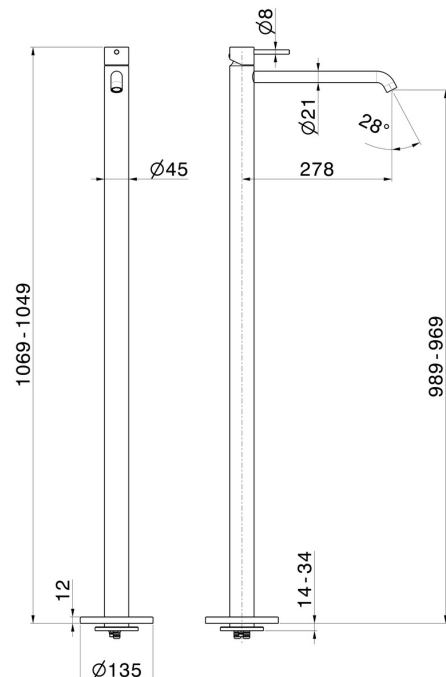

## 4221E.59.066

Single lever basin mixer with floor pillar union - finish PVD  
Brushed steel

External part

### FEATURES

Material	<b>Brass</b>
Technology	<b>Save Water</b>
Installation	<b>Floor concealed part</b>
Control type	<b>Single lever</b>
Water mixing	<b>Mechanical</b>
Required for installation	<b><u>27819.00.000</u></b>

### TECHNICAL DRAWING

**XT**

**4221E.59.066**

Single lever basin mixer with floor pillar union - finish PVD Brushed steel

**AVAILABLE FINISHES**

---

**59.066**

PVD Brushed steel