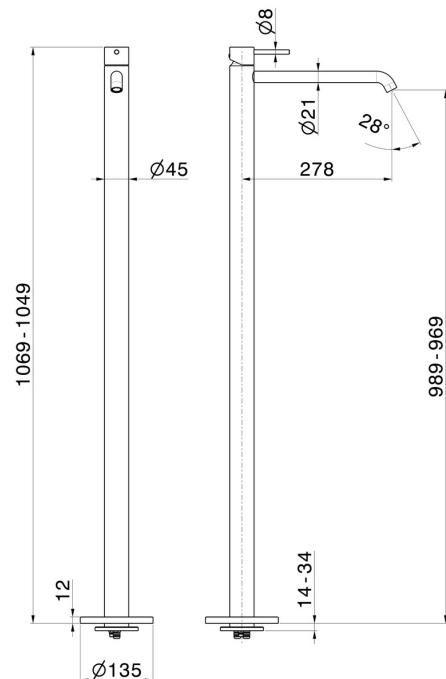

XT

4221E.59.067

Single lever basin mixer with floor pillar union - finish PVD
Brushed Copper Bronze

External part

PVD Brushed Copper Bronze

FEATURES

Material	Brass
Technology	Save Water
Installation	Floor concealed part
Control type	Single lever
Water mixing	Mechanical
Required for installation	<u>27819.00.000</u>

TECHNICAL DRAWING

XT

4221E.59.067

Single lever basin mixer with floor pillar union - finish PVD Brushed Copper Bronze

AVAILABLE FINISHES

59.067

PVD Brushed Copper Bronze

01.014