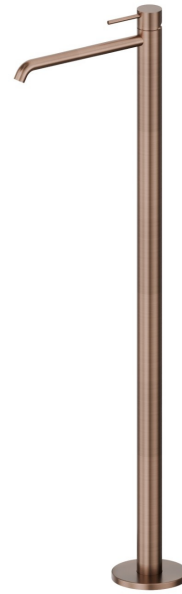

XT

4221E.59.067

Single lever basin mixer with floor pillar union - finish PVD
Brushed Copper Bronze

External part

PVD Brushed Copper Bronze

FEATURES

Material	Brass
Technology	Save Water
Installation	Floor concealed part
Control type	Single lever
Water mixing	Mechanical
Required for installation	<u>27819.00.000</u>

TECHNICAL DRAWING

XT

4221E.59.067

Single lever basin mixer with floor pillar union - finish PVD Brushed Copper Bronze

AVAILABLE FINISHES

59.067

PVD Brushed Copper Bronze

01.014

finish Matt White

01.093

finish Matt Black

21.018

finish Chrome

47.083

finish Groove Bronze

58.061

finish PVD Copper Bronze

58.063

finish PVD Gun Metal

59.064

finish PVD Brushed Gun Metal

59.066

finish PVD Brushed steel

59.097