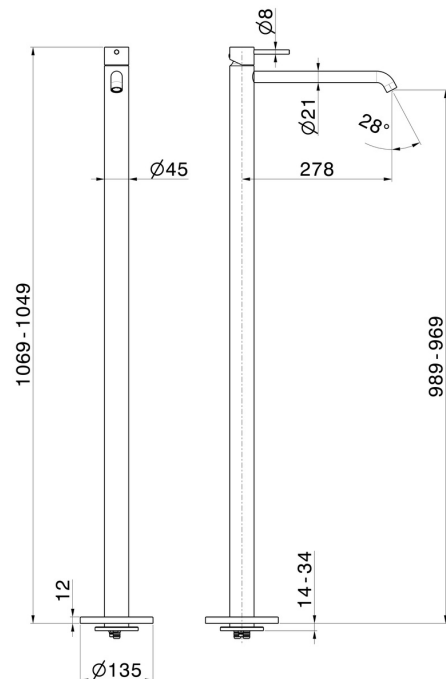

XT

4221E.59.097

Single lever basin mixer with floor pillar union - finish PVD Brushed Gold

External part

FEATURES

Material	Brass
Technology	Save Water
Installation	Floor concealed part
Control type	Single lever
Water mixing	Mechanical
Required for installation	<u>27819.00.000</u>

TECHNICAL DRAWING

XT

4221E.59.097

Single lever basin mixer with floor pillar union - finish PVD Brushed Gold

AVAILABLE FINISHES

59.097

PVD Brushed Gold

01.014