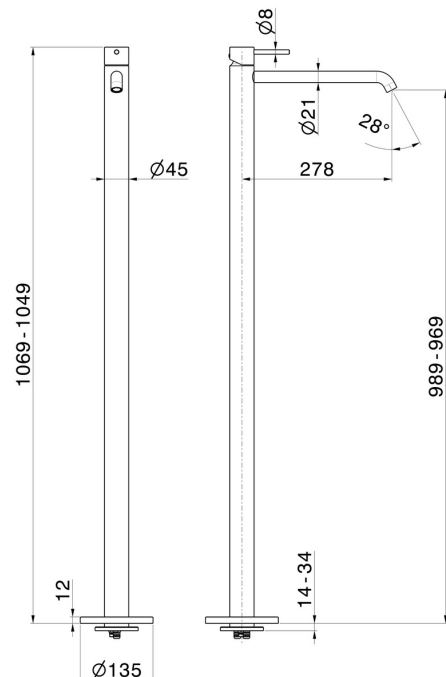

TECHNICAL DRAWING