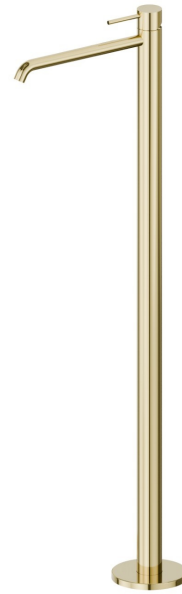

## 4221E.61.020

Single lever basin mixer with floor pillar union - finish PVD Glossy Gold

External part

PVD Glossy Gold

### FEATURES

Material	<b>Brass</b>
Technology	<b>Save Water</b>
Installation	<b>Floor concealed part</b>
Control type	<b>Single lever</b>
Water mixing	<b>Mechanical</b>
Required for installation	<b><u>27819.00.000</u></b>

### TECHNICAL DRAWING

**XT**

**4221E.61.020**

Single lever basin mixer with floor pillar union - finish PVD Glossy Gold

**AVAILABLE FINISHES**

---

**61.020**

PVD Glossy Gold

**01.014**

finish Matt White

**01.093**

finish Matt Black

**21.018**

finish Chrome

**47.083**

finish Groove Bronze