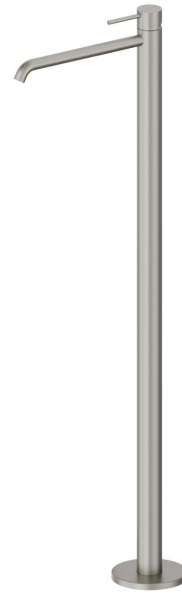

XT

4221E.M0.070

Single lever basin mixer with floor pillar union - finish Titanium Satin

External part

FEATURES

| | |
|---------------------------|-----------------------------|
| Material | Brass |
| Technology | Save Water |
| Installation | Floor concealed part |
| Control type | Single lever |
| Water mixing | Mechanical |
| Required for installation | <u>27819.00.000</u> |

TECHNICAL DRAWING

XT

4221E.M0.070

Single lever basin mixer with floor pillar union - finish Titanium Satin

AVAILABLE FINISHES

M0.070

Titanium Satin

01.014

finish Matt White

01.093

finish Matt Black

21.018

finish Chrome

47.083

finish Groove Bronze

58.061

finish PVD Copper Bronze

58.063

finish PVD Gun Metal

59.064

finish PVD Brushed Gun Metal

59.066

finish PVD Brushed steel

59.067