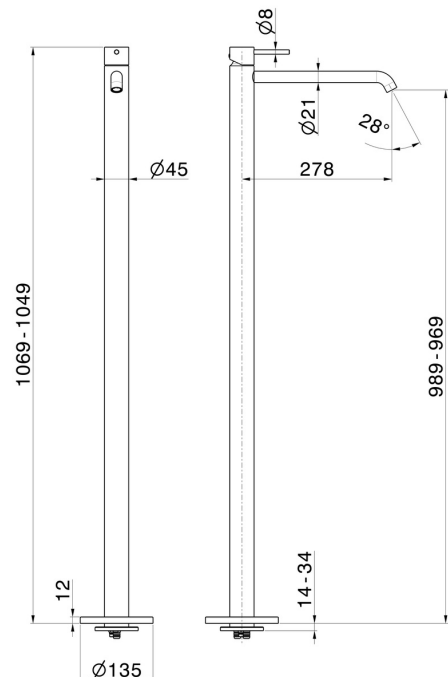

XT

4221E.M0.070

Single lever basin mixer with floor pillar union - finish Titanium Satin

External part

FEATURES

| | |
|---------------------------|-----------------------------|
| Material | Brass |
| Technology | Save Water |
| Installation | Floor concealed part |
| Control type | Single lever |
| Water mixing | Mechanical |
| Required for installation | <u>27819.00.000</u> |

TECHNICAL DRAWING

XT

4221E.M0.070

Single lever basin mixer with floor pillar union - finish Titanium Satin

AVAILABLE FINISHES

M0.070

Titanium Satin

01.014