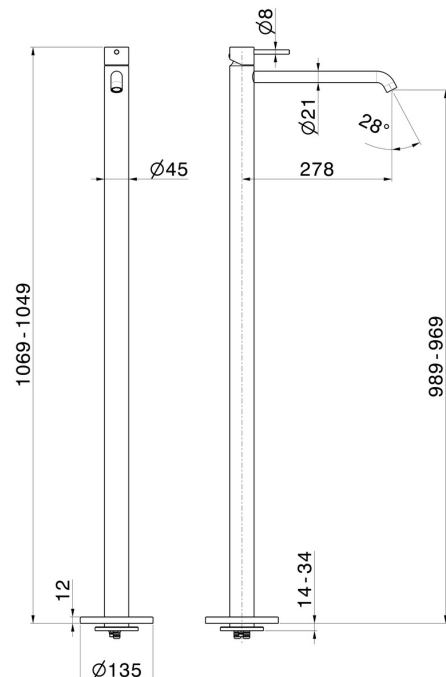

XT

4221E.M0.071

Single lever basin mixer with floor pillar union - finish Gold Satin

External part

FEATURES

Material	Brass
Technology	Save Water
Installation	Floor concealed part
Control type	Single lever
Water mixing	Mechanical
Required for installation	<u>27819.00.000</u>

TECHNICAL DRAWING

XT

4221E.M0.071

Single lever basin mixer with floor pillar union - finish Gold Satin

AVAILABLE FINISHES

M0.071

Gold Satin

01.014