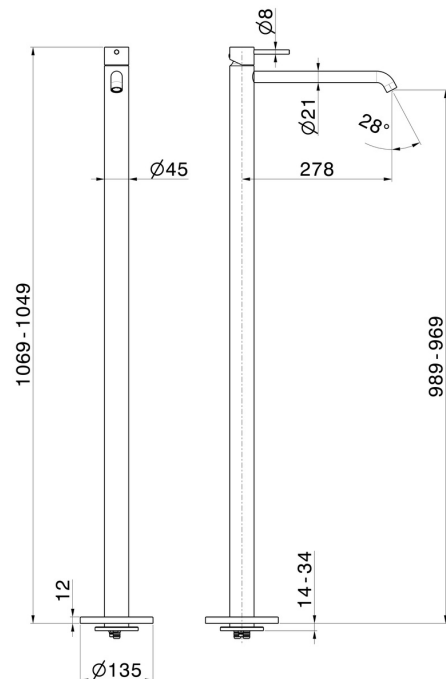

XT

4221E.M0.072

Single lever basin mixer with floor pillar union - finish Copper Satin

External part

FEATURES

Material	Brass
Technology	Save Water
Installation	Floor concealed part
Control type	Single lever
Water mixing	Mechanical
Required for installation	<u>27819.00.000</u>

TECHNICAL DRAWING

XT

4221E.M0.072

Single lever basin mixer with floor pillar union - finish Copper Satin

AVAILABLE FINISHES

M0.072

Copper Satin

01.014