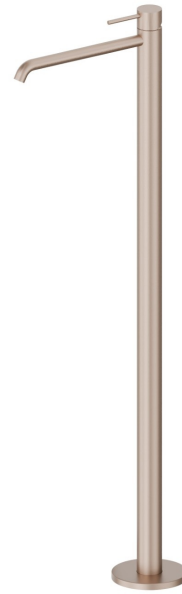

XT

4221E.M0.072

Single lever basin mixer with floor pillar union - finish Copper Satin

External part

FEATURES

Material	Brass
Technology	Save Water
Installation	Floor concealed part
Control type	Single lever
Water mixing	Mechanical
Required for installation	<u>27819.00.000</u>

TECHNICAL DRAWING

XT

4221E.M0.072

Single lever basin mixer with floor pillar union - finish Copper Satin

AVAILABLE FINISHES

M0.072

Copper Satin

01.014

finish Matt White

01.093

finish Matt Black

21.018

finish Chrome

47.083

finish Groove Bronze

58.061

finish PVD Copper Bronze

58.063

finish PVD Gun Metal

59.064

finish PVD Brushed Gun Metal

59.066

finish PVD Brushed steel

59.067