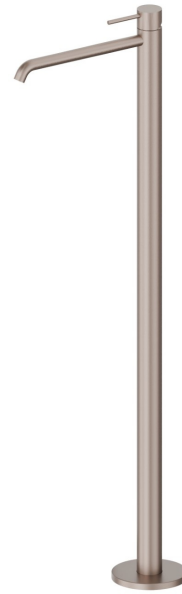

XT

4221E.M0.075

Single lever basin mixer with floor pillar union - finish Copper Glossy

External part

FEATURES

Material	Brass
Technology	Save Water
Installation	Floor concealed part
Control type	Single lever
Water mixing	Mechanical
Required for installation	<u>27819.00.000</u>

TECHNICAL DRAWING

XT

4221E.M0.075

Single lever basin mixer with floor pillar union - finish Copper Glossy

AVAILABLE FINISHES

M0.075

Copper Glossy

01.014

finish Matt White

01.093

finish Matt Black

21.018

finish Chrome

47.083

finish Groove Bronze

58.061

finish PVD Brushed Copper Bronze

59.097

finish PVD Brushed Gold

61.020

finish PVD Glossy Gold

MO.070

finish Titanium Satin

MO.071