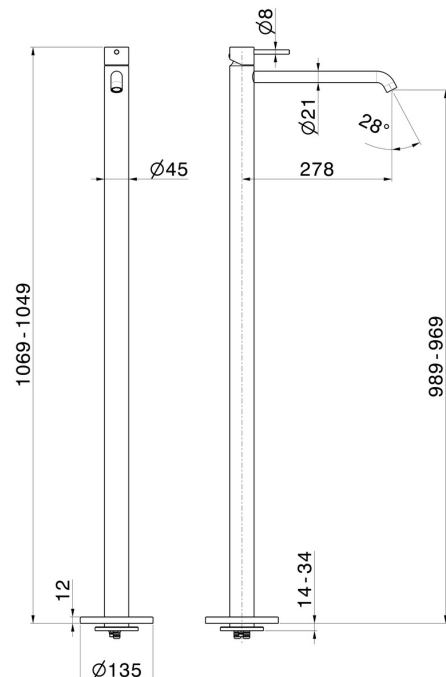

XT

4221E.M0.075

Single lever basin mixer with floor pillar union - finish Copper Glossy

External part

FEATURES

Material	Brass
Technology	Save Water
Installation	Floor concealed part
Control type	Single lever
Water mixing	Mechanical
Required for installation	<u>27819.00.000</u>

TECHNICAL DRAWING

XT

4221E.M0.075

Single lever basin mixer with floor pillar union - finish Copper Glossy

AVAILABLE FINISHES

M0.075

Copper Glossy

01.014