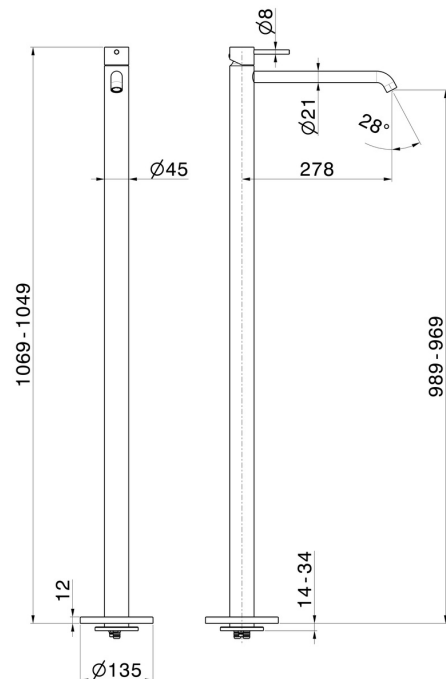

XT

4221E.M0.077

Single lever basin mixer with floor pillar union - finish Carbon Satin

External part

FEATURES

Material	Brass
Technology	Save Water
Installation	Floor concealed part
Control type	Single lever
Water mixing	Mechanical
Required for installation	<u>27819.00.000</u>

TECHNICAL DRAWING

XT

4221E.M0.077

Single lever basin mixer with floor pillar union - finish Carbon Satin

AVAILABLE FINISHES

M0.077

Carbon Satin

01.014