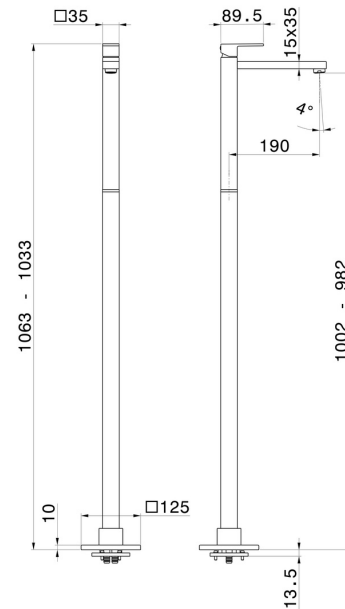

ERGO-Q

66418E.01.093

Single lever basin mixer with floor pillar union - finish Matt Black

External part

FEATURES

Material	Brass
Technology	Save Water
Installation	Floor concealed part
Control type	Single lever
Water mixing	Mechanical
Required for installation	<u>27819.00.000</u>

TECHNICAL DRAWING

ERGO-Q

66418E.01.093

Single lever basin mixer with floor pillar union - finish Matt Black

AVAILABLE FINISHES

01.093

Matt Black

21.018