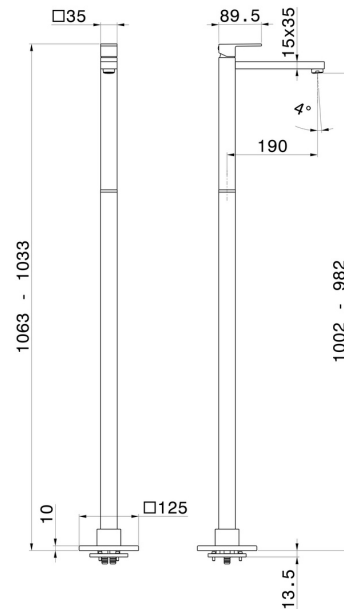

# ERGO-Q

**66418E.21.018**

Single lever basin mixer with floor pillar union - finish Chrome

External part

## FEATURES

|                           |                             |
|---------------------------|-----------------------------|
| Material                  | <b>Brass</b>                |
| Technology                | <b>Save Water</b>           |
| Installation              | <b>Floor concealed part</b> |
| Control type              | <b>Single lever</b>         |
| Water mixing              | <b>Mechanical</b>           |
| Required for installation | <b><u>27819.00.000</u></b>  |

## TECHNICAL DRAWING

**ERGO-Q**

**66418E.21.018**

Single lever basin mixer with floor pillar union - finish Chrome

**AVAILABLE FINISHES**

---

**21.018**

Chrome