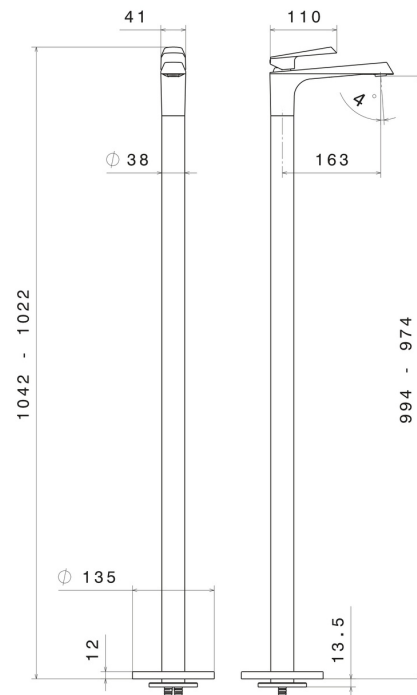

# NIO

**68918E.01.093**

Single lever basin mixer with floor pillar union - finish Matt Black

External part

## FEATURES

Material	<b>Brass</b>
Technology	<b>Save Water</b>
Installation	<b>Floor concealed part</b>
Control type	<b>Single lever</b>
Water mixing	<b>Mechanical</b>
Required for installation	<b><u>27819.00.000</u></b>

## TECHNICAL DRAWING

**NIO**

**68918E.01.093**

Single lever basin mixer with floor pillar union - finish Matt Black

**59.097**

finish PVD Brushed Gold