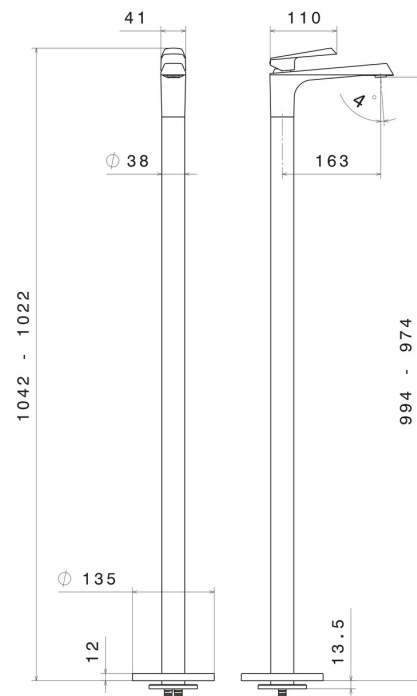

# NIO

**68918E.21.018**

Single lever basin mixer with floor pillar union - finish Chrome

External part

## FEATURES

Material	<b>Brass</b>
Technology	<b>Save Water</b>
Installation	<b>Floor concealed part</b>
Control type	<b>Single lever</b>
Water mixing	<b>Mechanical</b>
Required for installation	<b><u>27819.00.000</u></b>

## TECHNICAL DRAWING

**NIO**

**68918E.21.018**

Single lever basin mixer with floor pillar union - finish Chrome

**AVAILABLE FINISHES**

---

**21.018**

Chrome