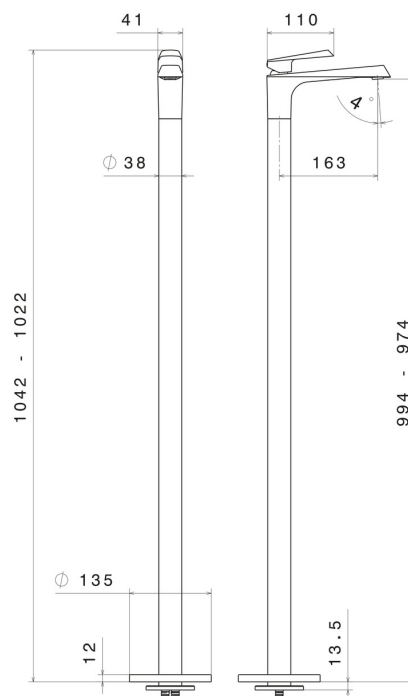

NIO

68918E.59.066

Single lever basin mixer with floor pillar union - finish PVD
Brushed steel

External part

FEATURES

Material	Brass
Technology	Save Water
Installation	Floor concealed part
Control type	Single lever
Water mixing	Mechanical
Required for installation	<u>27819.00.000</u>

TECHNICAL DRAWING

 **AR Preview**
try it in your home

More Details
on our [website](#)

NIO

68918E.59.066

Single lever basin mixer with floor pillar union - finish PVD Brushed steel

AVAILABLE FINISHES

59.066