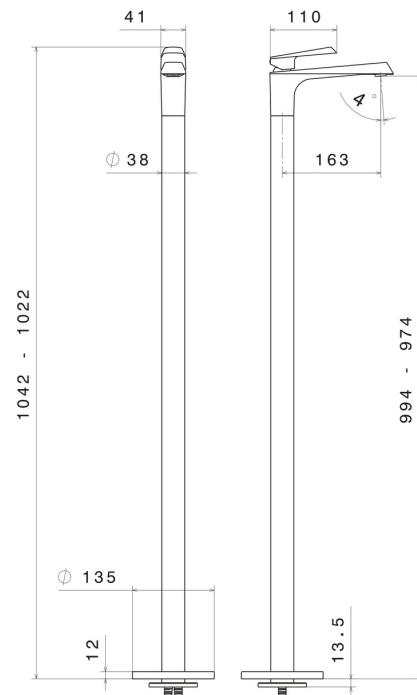

NIO

68918E.59.097

Single lever basin mixer with floor pillar union - finish PVD Brushed Gold

External part

PVD Brushed Gold

FEATURES

Material	Brass
Technology	Save Water
Installation	Floor concealed part
Control type	Single lever
Water mixing	Mechanical
Required for installation	<u>27819.00.000</u>

TECHNICAL DRAWING

NIO

68918E.59.097

Single lever basin mixer with floor pillar union - finish PVD Brushed Gold

AVAILABLE FINISHES

59.097

PVD Brushed Gold

01.093