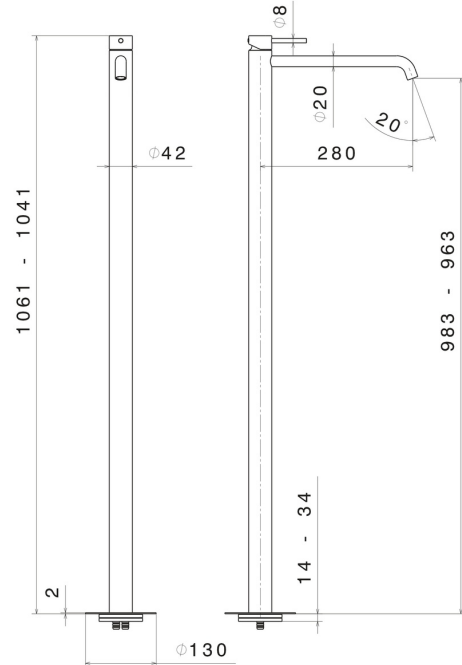

X-STEEL 316

69618EX.59.064

Single lever basin mixer with floor pillar union - finish PVD Brushed Gun Metal

External part

PVD Brushed Gun Metal

FEATURES

Material	Stainless Steel
Technology	Save Water
Installation	Floor concealed part
Control type	Single lever
Water mixing	Mechanical
Required for installation	<u>27819.00.000</u>

TECHNICAL DRAWING

X-STEEL 316

69618EX.59.064

Single lever basin mixer with floor pillar union - finish PVD Brushed Gun Metal

AVAILABLE FINISHES

59.064

PVD Brushed Gun Metal

50.050