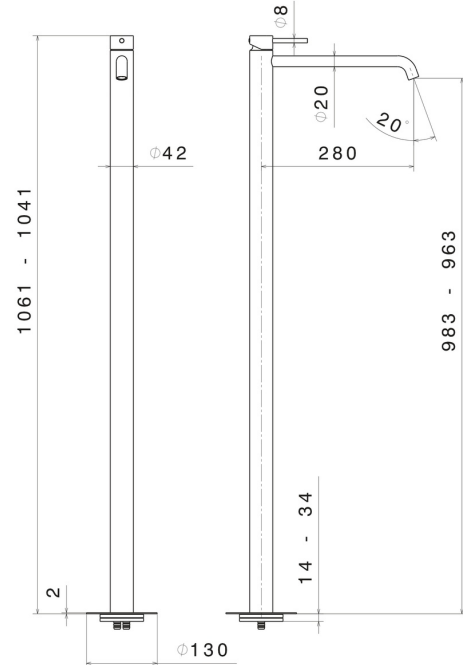

X-STEEL 316

69618EX.59.067

Single lever basin mixer with floor pillar union - finish PVD
Brushed Copper Bronze

External part

PVD Brushed Copper Bronze

FEATURES

Material	Stainless Steel
Technology	Save Water
Installation	Floor concealed part
Control type	Single lever
Water mixing	Mechanical
Required for installation	<u>27819.00.000</u>

TECHNICAL DRAWING

X-STEEL 316

69618EX.59.067

Single lever basin mixer with floor pillar union - finish PVD Brushed Copper Bronze

AVAILABLE FINISHES

59.067

PVD Brushed Copper Bronze

50.050