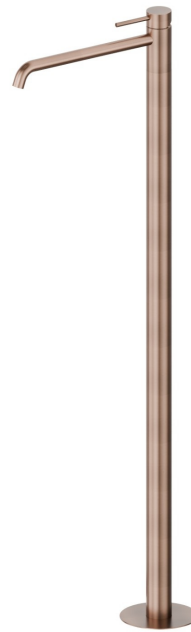

X-STEEL 316

69618EX.59.067

Single lever basin mixer with floor pillar union - finish PVD
Brushed Copper Bronze

External part

PVD Brushed Copper Bronze

FEATURES

Material	Stainless Steel
Technology	Save Water
Installation	Floor concealed part
Control type	Single lever
Water mixing	Mechanical
Required for installation	<u>27819.00.000</u>

TECHNICAL DRAWING

X-STEEL 316

69618EX.59.067

Single lever basin mixer with floor pillar union - finish PVD Brushed Copper Bronze

AVAILABLE FINISHES

59.067

PVD Brushed Copper Bronze

50.050

finish Stainless Steel

59.064

finish PVD Brushed Gun Metal

59.097

finish PVD Brushed Gold

59.098

finish PVD Brushed Pale Gold