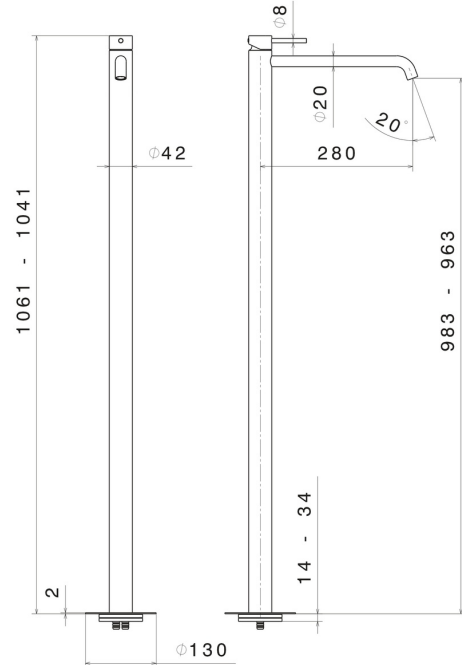

## 69618EX.59.097

Single lever basin mixer with floor pillar union - finish PVD Brushed Gold

External part

### FEATURES

Material	<b>Stainless Steel</b>
Technology	<b>Save Water</b>
Installation	<b>Floor concealed part</b>
Control type	<b>Single lever</b>
Water mixing	<b>Mechanical</b>
Required for installation	<b><u>27819.00.000</u></b>

### TECHNICAL DRAWING

**X-STEEL 316**

**69618EX.59.097**

Single lever basin mixer with floor pillar union - finish PVD Brushed Gold

**AVAILABLE FINISHES**

---

**59.097**

PVD Brushed Gold