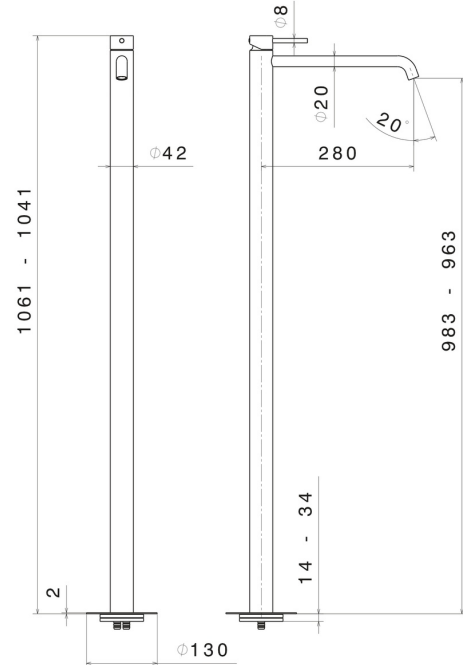

## 69618EX.59.098

Single lever basin mixer with floor pillar union - finish PVD  
Brushed Pale Gold

External part

### FEATURES

Material	<b>Stainless Steel</b>
Technology	<b>Save Water</b>
Installation	<b>Floor concealed part</b>
Control type	<b>Single lever</b>
Water mixing	<b>Mechanical</b>
Required for installation	<b><u>27819.00.000</u></b>

### TECHNICAL DRAWING

**X-STEEL 316**

**69618EX.59.098**

Single lever basin mixer with floor pillar union - finish PVD Brushed Pale Gold

**AVAILABLE FINISHES**

---

**59.098**

PVD Brushed Pale Gold