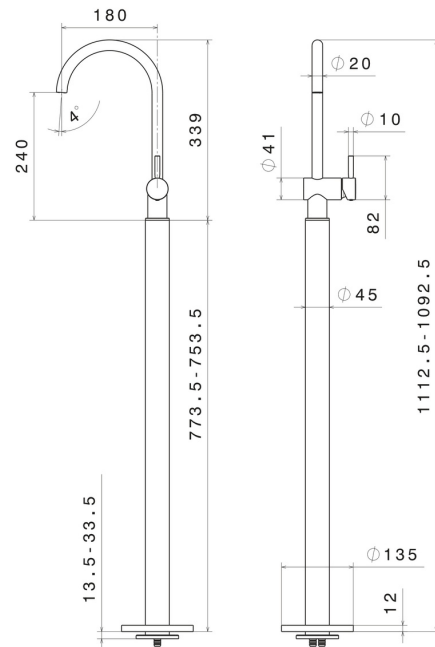

BLINK

70818E.01.093

Single lever basin mixer with floor pillar union - finish Matt Black

External part

FEATURES

Material	Brass
Technology	Save Water
Installation	Floor concealed part
Control type	Single lever
Water mixing	Mechanical
Required for installation	<u>27819.00.000</u>

TECHNICAL DRAWING

BLINK

70818E.01.093

Single lever basin mixer with floor pillar union - finish Matt Black

AVAILABLE FINISHES

01.093

Matt Black

21.018

finish Chrome

47.083

finish Groove Bronze

58.061

finish PVD Copper Bronze

58.063

finish PVD Gun Metal

59.098