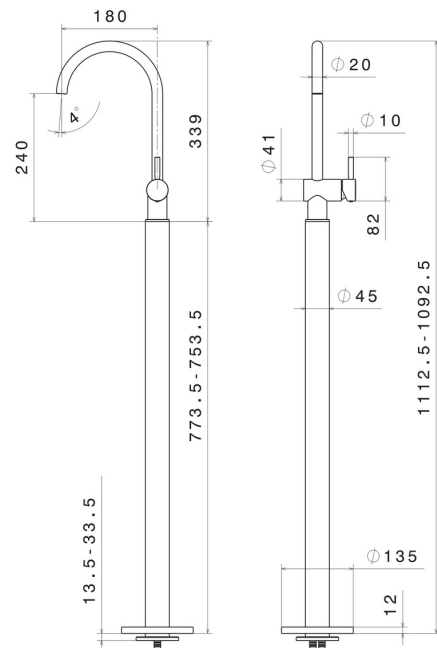

TECHNICAL DRAWING

AR Preview
try it in your home

More Details
on our [website](#)