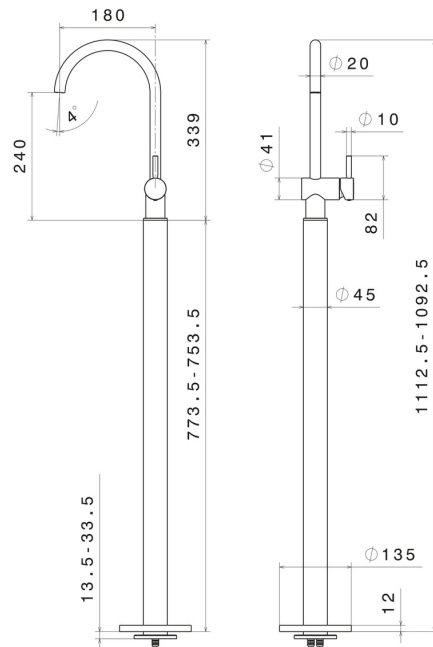

BLINK

70818E.47.083

Single lever basin mixer with floor pillar union - finish Groove Bronze

External part

Groove Bronze

FEATURES

Material	Brass
Technology	Save Water
Installation	Floor concealed part
Control type	Single lever
Water mixing	Mechanical
Required for installation	<u>27819.00.000</u>

TECHNICAL DRAWING

BLINK

70818E.47.083

Single lever basin mixer with floor pillar union - finish Groove Bronze

AVAILABLE FINISHES

47.083

Groove Bronze

01.093