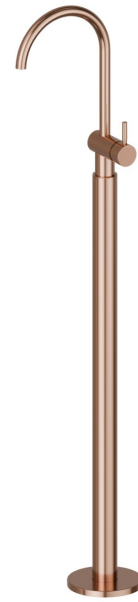

BLINK

70818E.58.061

Single lever basin mixer with floor pillar union - finish PVD Copper Bronze

External part

PVD Copper Bronze

FEATURES

Material	Brass
Technology	Save Water
Installation	Floor concealed part
Control type	Single lever
Water mixing	Mechanical
Required for installation	<u>27819.00.000</u>

TECHNICAL DRAWING

BLINK

70818E.58.061

Single lever basin mixer with floor pillar union - finish PVD Copper Bronze

AVAILABLE FINISHES

58.061

PVD Copper Bronze

01.093

finish Matt Black

21.018

finish Chrome

47.083

finish Groove Bronze

58.063

finish PVD Gun Metal

59.098

finish PVD Brushed Pale Gold

61.020

finish PVD Glossy Gold