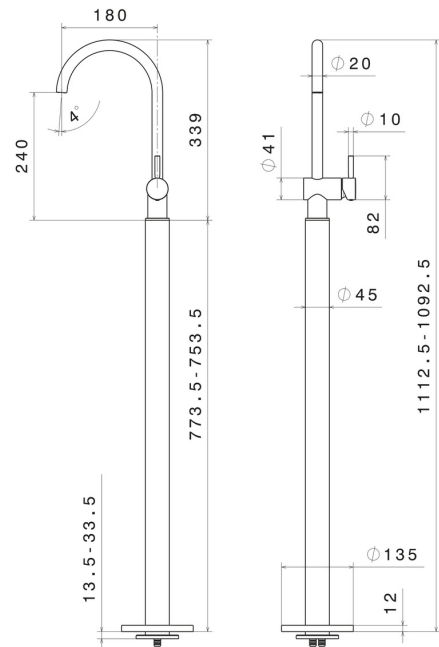

BLINK

70818E.58.061

Single lever basin mixer with floor pillar union - finish PVD Copper Bronze

External part

PVD Copper Bronze

FEATURES

Material	Brass
Technology	Save Water
Installation	Floor concealed part
Control type	Single lever
Water mixing	Mechanical
Required for installation	<u>27819.00.000</u>

TECHNICAL DRAWING

BLINK

70818E.58.061

Single lever basin mixer with floor pillar union - finish PVD Copper Bronze

AVAILABLE FINISHES

58.061

PVD Copper Bronze

01.093