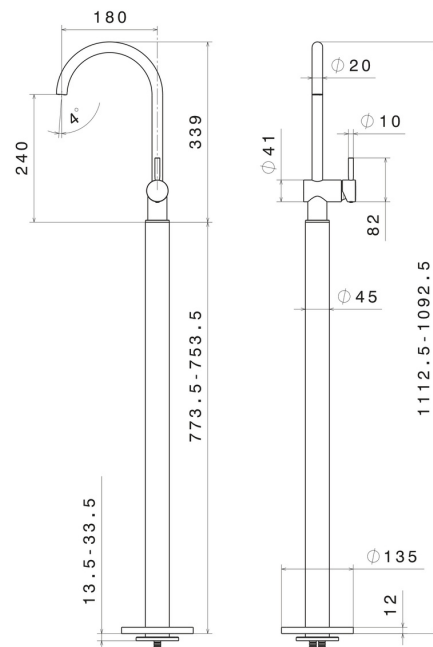

BLINK

70818E.58.063

Single lever basin mixer with floor pillar union - finish PVD Gun Metal

External part

FEATURES

Material	Brass
Technology	Save Water
Installation	Floor concealed part
Control type	Single lever
Water mixing	Mechanical
Required for installation	<u>27819.00.000</u>

TECHNICAL DRAWING

BLINK

70818E.58.063

Single lever basin mixer with floor pillar union - finish PVD Gun Metal

AVAILABLE FINISHES

58.063

PVD Gun Metal

01.093