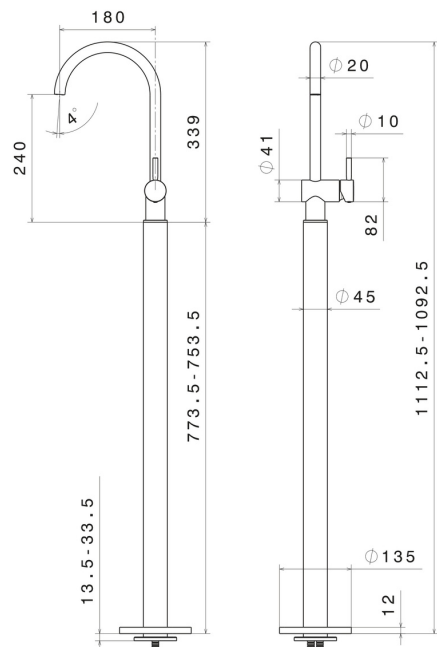

BLINK

70818E.59.098

Single lever basin mixer with floor pillar union - finish PVD
Brushed Pale Gold

External part

PVD Brushed Pale Gold

FEATURES

Material	Brass
Technology	Save Water
Installation	Floor concealed part
Control type	Single lever
Water mixing	Mechanical
Required for installation	<u>27819.00.000</u>

TECHNICAL DRAWING

BLINK

70818E.59.098

Single lever basin mixer with floor pillar union - finish PVD Brushed Pale Gold

AVAILABLE FINISHES

59.098

PVD Brushed Pale Gold

01.093