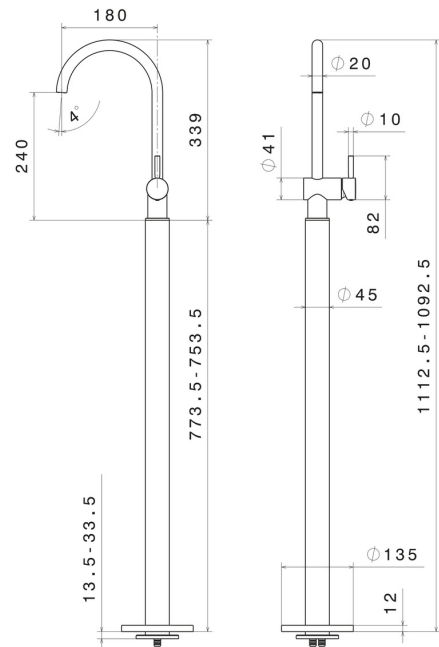

# BLINK

**70818E.61.020**

Single lever basin mixer with floor pillar union - finish PVD Glossy Gold

External part

PVD Glossy Gold

## FEATURES

Material	<b>Brass</b>
Technology	<b>Save Water</b>
Installation	<b>Floor concealed part</b>
Control type	<b>Single lever</b>
Water mixing	<b>Mechanical</b>
Required for installation	<b><u>27819.00.000</u></b>

## TECHNICAL DRAWING

 **AR Preview**  
try it in your home

**More Details**  
on our [website](#)

**BLINK**

**70818E.61.020**

Single lever basin mixer with floor pillar union - finish PVD Glossy Gold

**AVAILABLE FINISHES**