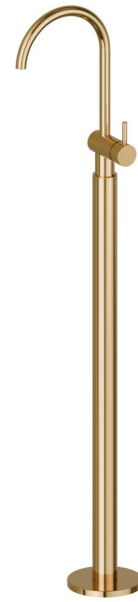

# BLINK

**70818E.61.020**

Single lever basin mixer with floor pillar union - finish PVD Glossy Gold

External part

PVD Glossy Gold

## FEATURES

Material	<b>Brass</b>
Technology	<b>Save Water</b>
Installation	<b>Floor concealed part</b>
Control type	<b>Single lever</b>
Water mixing	<b>Mechanical</b>
Required for installation	<b><u>27819.00.000</u></b>

## TECHNICAL DRAWING

 **AR Preview**  
try it in your home

**More Details**  
on our [website](#)

**BLINK**

**70818E.61.020**

Single lever basin mixer with floor pillar union - finish PVD Glossy Gold

**AVAILABLE FINISHES**

---

**61.020**

PVD Glossy Gold

**01.093**

finish Matt Black

**21.018**

finish Chrome

**47.083**