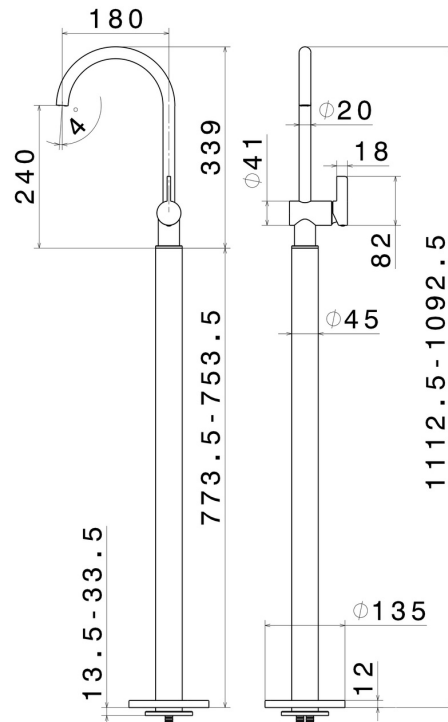

BLINK CHIC

71018E.21.018

Single lever basin mixer with floor pillar union - finish Chrome

External part

FEATURES

Material	Brass
Technology	Save Water
Installation	Floor concealed part
Water mixing	Mechanical
Required for installation	<u>27819.00.000</u>

TECHNICAL DRAWING

 **AR Preview**
try it in your home

More Details
on our [website](#)

BLINK CHIC

71018E.21.018

Single lever basin mixer with floor pillar union - finish Chrome

AVAILABLE FINISHES

21.018

Chrome

01.093

finish Matt Black

47.083

finish Groove Bronze

58.061

finish PVD Copper Bronze

58.063